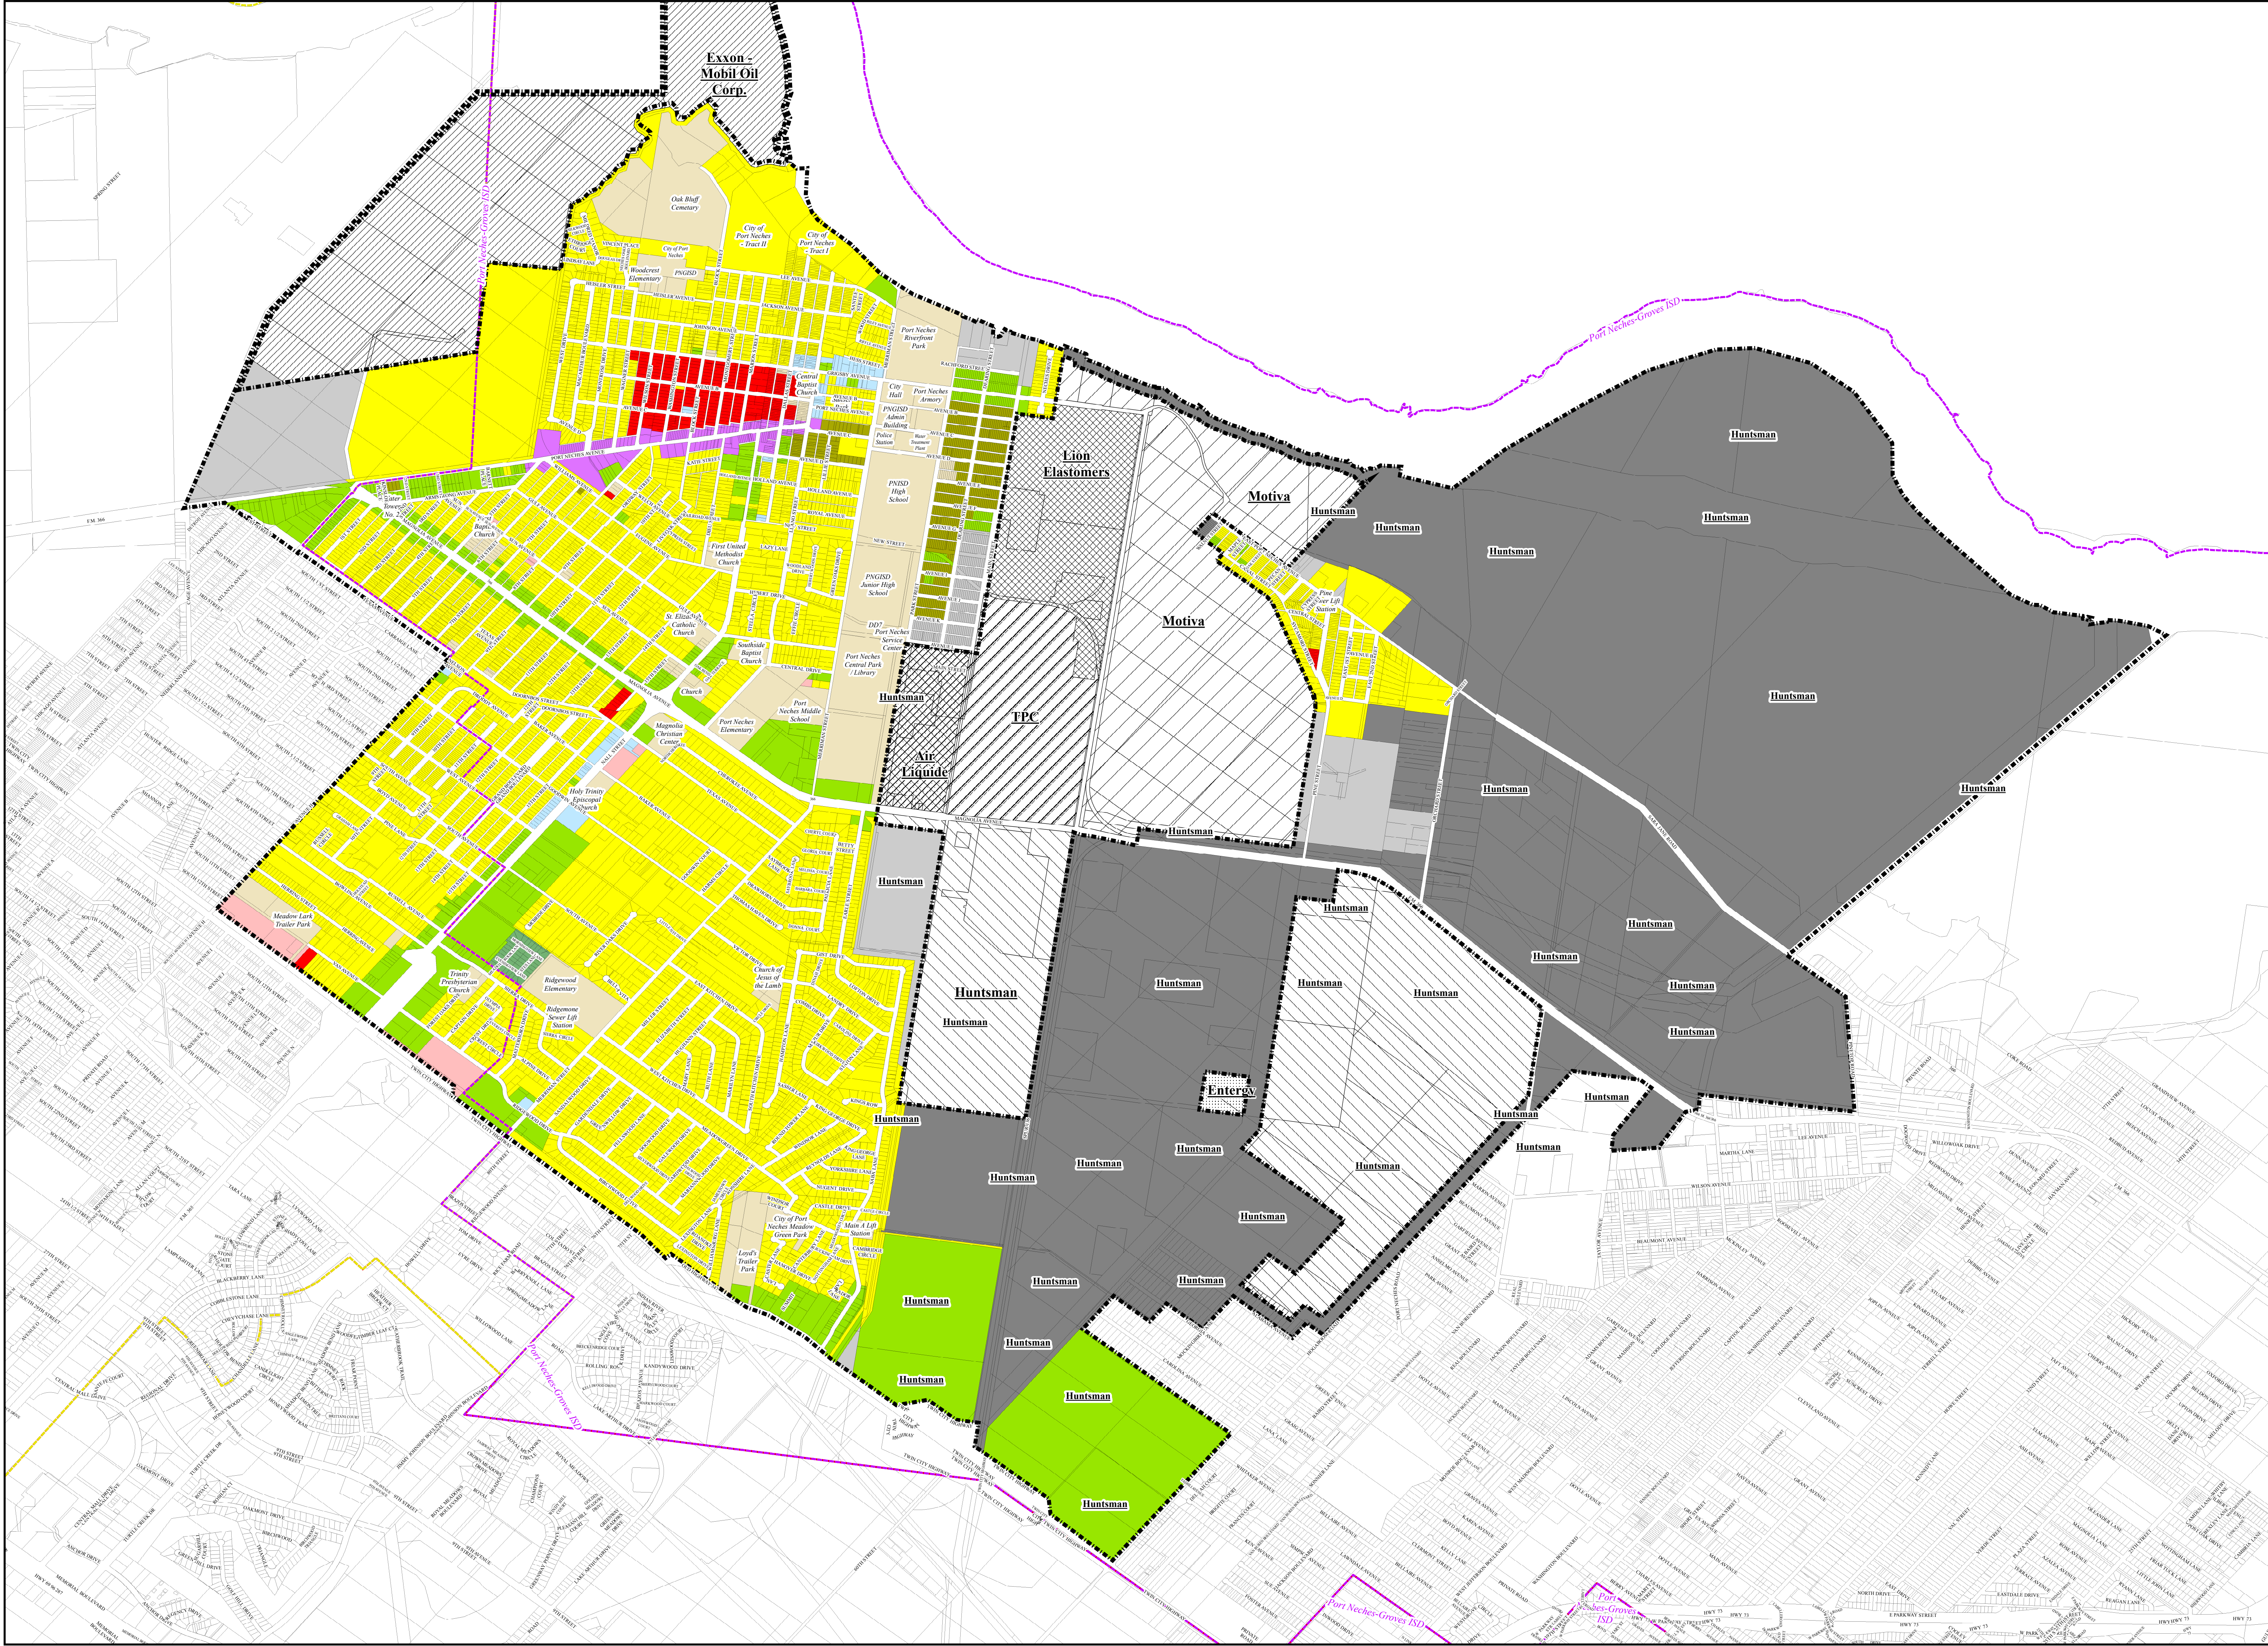

City of Port Neches

Property Information

- Zoning Districts**
- Residential-Single Family
 - Residential-Townhouse
 - Residential-Duplex
 - Residential-Zero Lot Line
 - Residential-Multi-Family
 - Business-Light
 - Business-Medium
 - Business-Downtown
 - Industrial-Light
 - Industrial-Heavy
 - Planned Unit Development
- Extraterritorial Jurisdiction**
- Huntsman Chemical Corp.
 - Entergy
 - Motiva Enterprise
 - Exxon-Mobil Oil Corp.
 - Lion Elastomers
 - Texas Petroleum Chemical (TPC)
 - Air Liquide

	A2	A3				
B1	B2	B3	B4	B5	B6	
C1	C2	C3	C4	C5	C6	C7
D1	D2	D3	D4	D5	D6	D7
E1	E2	E3	E4	E5	E6	E7
F1	F2	F3	F4	F5	F6	
	G2	G3	G4	G5		
	H3	H4				

SHEET:
1